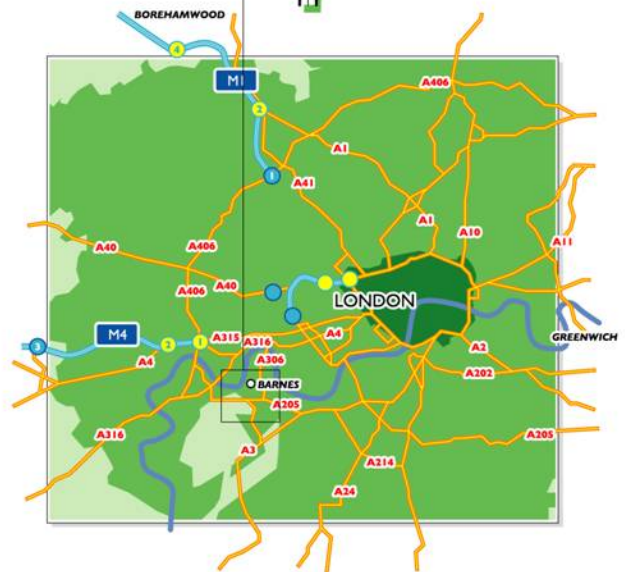

BARKER BRETTCELL

PATENTS TRADE MARKS COPYRIGHT DESIGNS

From M4 Junction 2 (A4) Greater London 4.1 miles

Start out at M4 Junction 2 (A4) follow the signs North and South Circular Roads A4. Junction with A205/A406 (Chiswick Roundabout) take 4th exit A205 (signposted South Circular Road, Richmond). At Kew Bridge Station bear left and cross Kew Bridge, at Kew Green traffic signals bear left (signposted South Circular Road, Clapham Junction) past the Mortlake Crematorium on your left to Chalkers Corner, at the traffic signals go straight ahead. At the junction with the A305 there are traffic signals take a left, continue on the A205 for about 0.5 mile when you will see Sheen School on your right then, just after some pedestrian lights, turn left onto Priests Bridge (a one way street) follow it round and we are on your left very close to the main road.